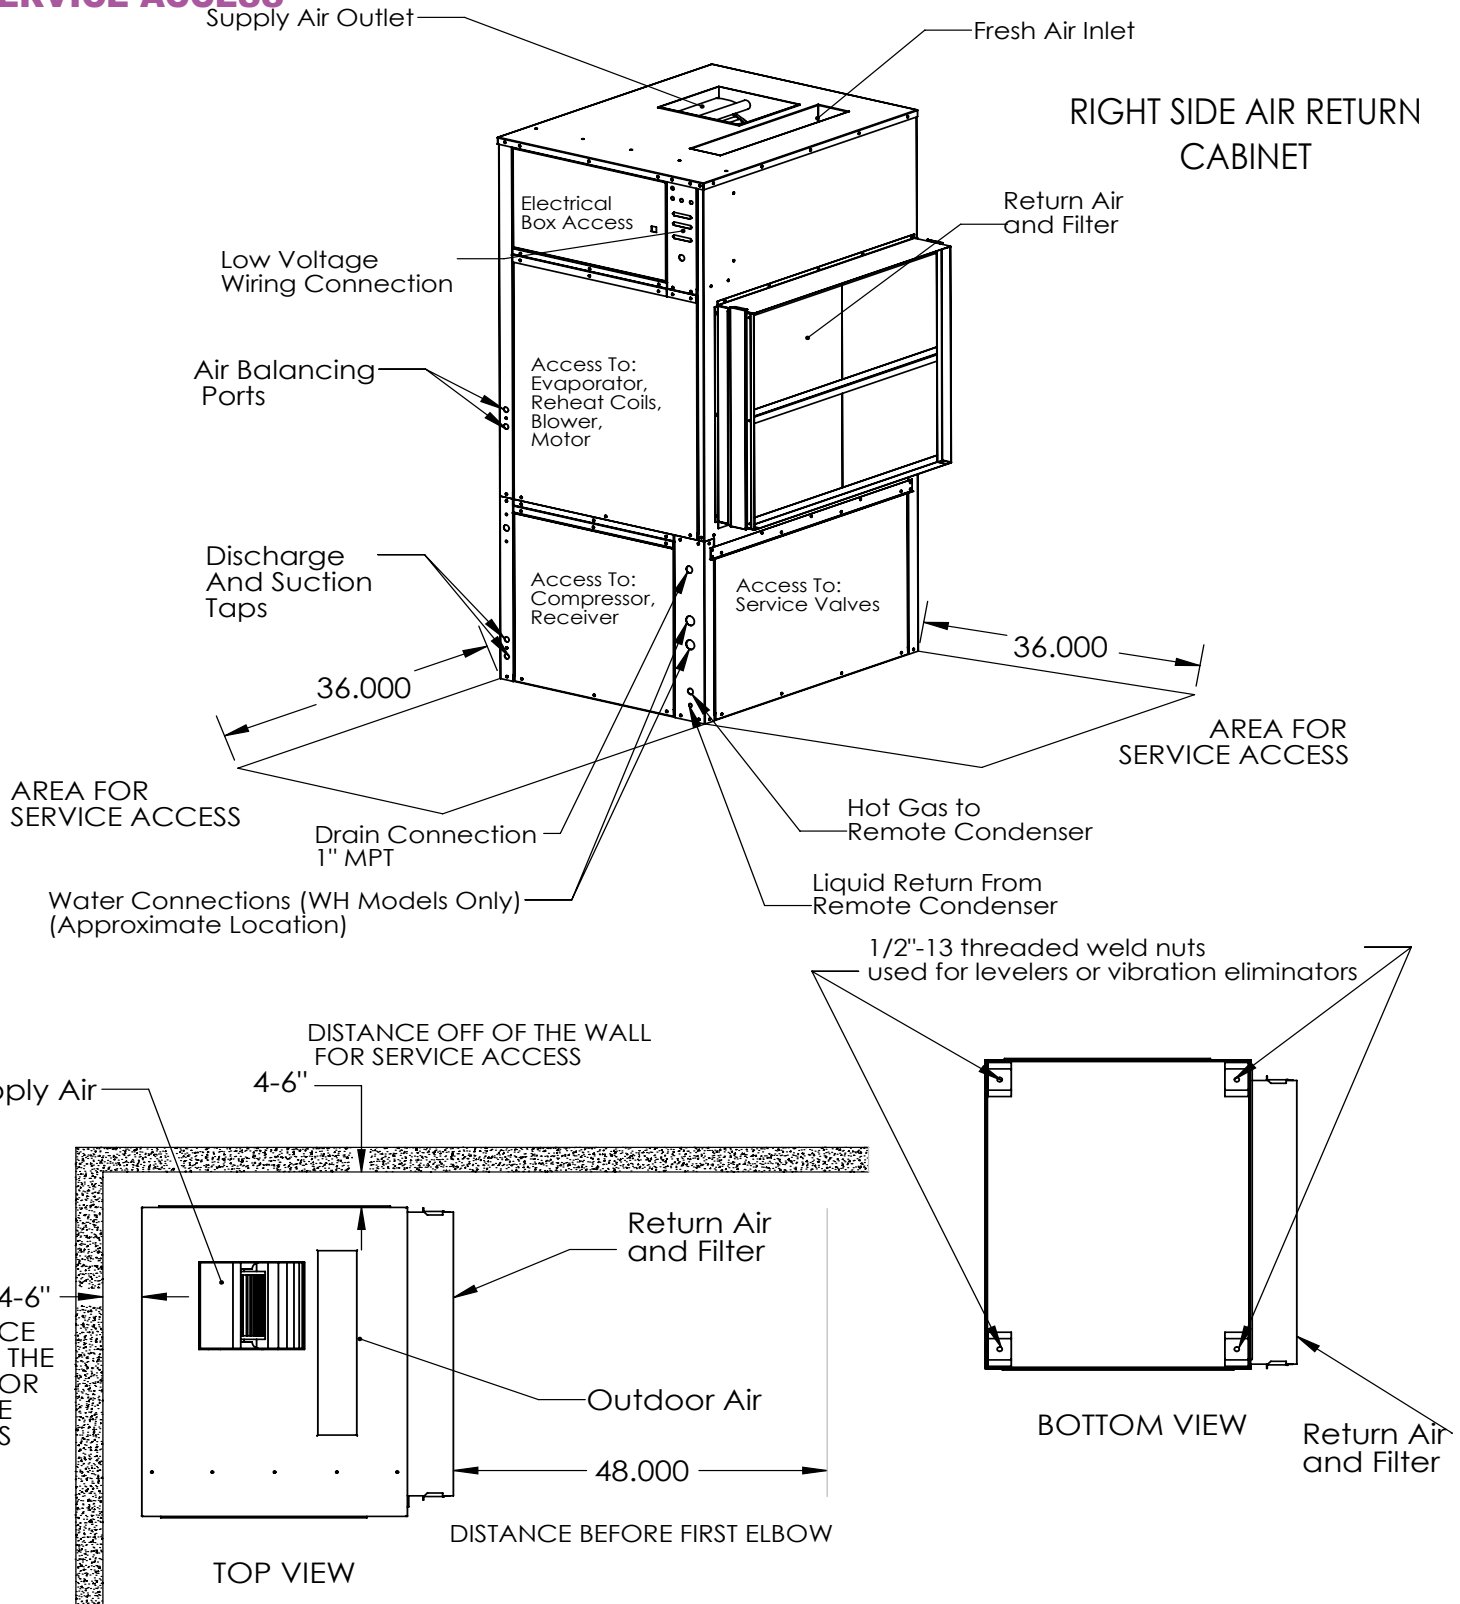

**AIR COOLED - NON WATER HEATING DEHUMIDIFIERS  
DCA 3000AV, DCA 3300AV, DCA3500AV, DCA 3600AV**

**WATER HEATING ASSIST DEHUMIDIFIERS  
DCA 3000AVWH, DCA 3300AVWH, DCA 3600AVWH**

**PHYSICAL DIMENSIONS**

|                             | A  | B      | C      | D      | E      | F     | G     | H  | I  | J | K      | N | O     | P     | Q  | R |
|-----------------------------|----|--------|--------|--------|--------|-------|-------|----|----|---|--------|---|-------|-------|----|---|
| DCA 3000AV,<br>DCA 3000AVWH | 34 | 43 1/2 | 80 1/8 | 12 3/8 | 13 5/8 | 7 5/8 | 7 1/4 | 40 | 32 | 3 | 29 1/4 | 2 | 6 1/8 | 6 1/2 | 26 | 5 |
| DCA 3300AV,<br>DCA 3300AVWH | 34 | 43 1/2 | 80 1/8 | 12 3/8 | 13 5/8 | 7 5/8 | 7 1/4 | 40 | 32 | 3 | 29 1/4 | 2 | 6 1/8 | 6 1/2 | 26 | 5 |
| DCA 3500AV                  | 34 | 43 1/2 | 80 1/8 | 12 3/8 | 13 5/8 | 7 5/8 | 7 1/4 | 40 | 32 | 3 | 29 1/4 | 2 | 6 1/8 | 6 1/2 | 26 | 5 |
| DCA 3600AV,<br>DCA 3600AVWH | 34 | 43 1/2 | 80 1/8 | 12 3/8 | 13 5/8 | 7 5/8 | 7 1/4 | 40 | 32 | 3 | 29 1/4 | 2 | 6 1/8 | 6 1/2 | 26 | 5 |

Cautions: All dimensions are in inches and are subject to change without notice.

**AIR COOLED - NON WATER HEATING DEHUMIDIFIERS**  
 DCA 3000AV, DCA 3300AV, DCA 3500AV, DCA 3600AV  
**WATER HEATING ASSIST DEHUMIDIFIERS**  
 DCA 3000AVWH, DCA 3300AVWH, DCA 3600AVWH

**SERVICE ACCESS**

**RIGHT SIDE AIR RETURN CABINET**

Cautions: All dimensions are in inches and are subject to change without notice.